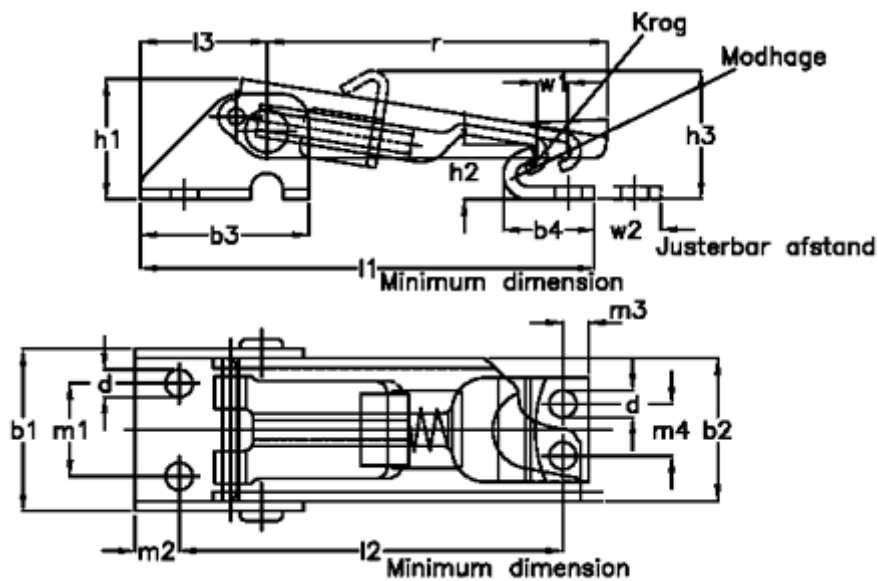

Article number: 20271051

Description: E+G Klee hook clamp
GN 831-100-S-NI-1

Measures

b1 = 25.5	Holding force N = 1000	r = 51
b2 = 22	l1 = 70	Size = 100
b3 = 26	l2 = 56	w1 = 5.5
b4 = 14	l3 = 19.5	w2 adjustable range = 12
d = 4.2	m1 = 14.3	
h1 = 18.5	m2 = 7	
h2 = 8.5	m3 = 4	
h3 = 21.5	m4 = 8	